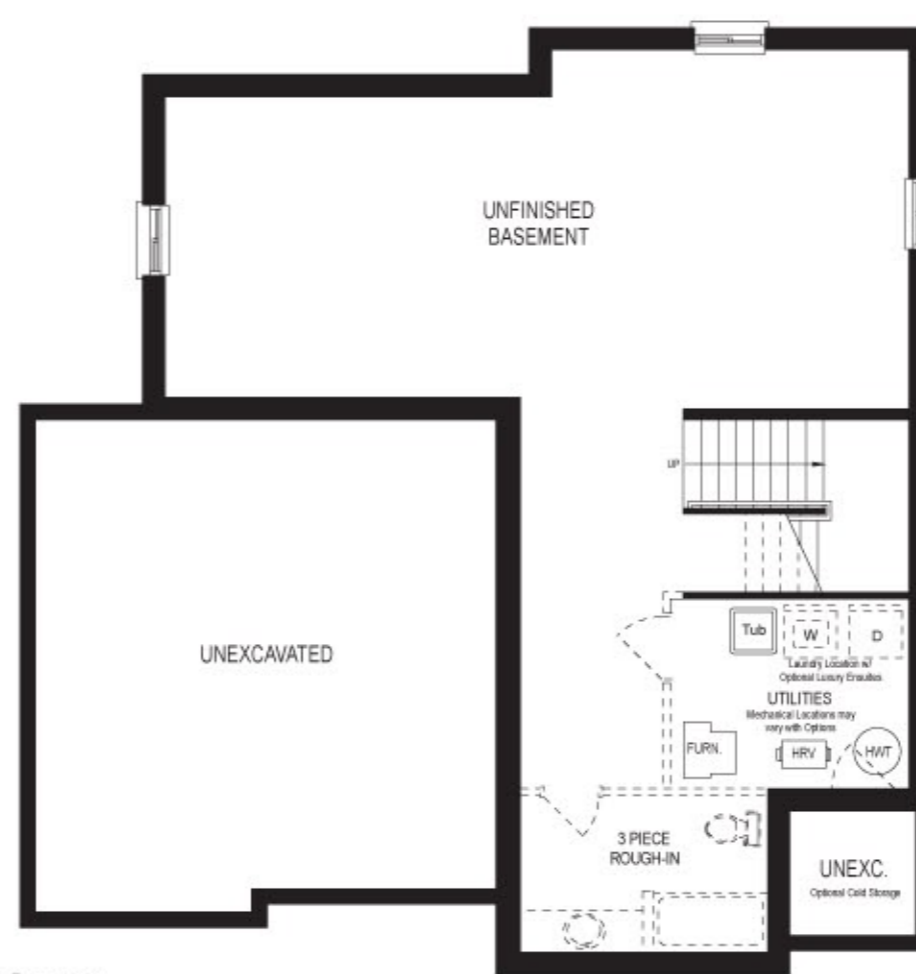

Main Floor

Second Floor Elevation A

Second Floor Elevation B

Basement

Second Floor Luxury Ensuite Option 1

Optional Free Standing Tub

Second Floor Luxury Ensuite Option 2

THE Dayton

2044 Square Feet

2044 Square Feet