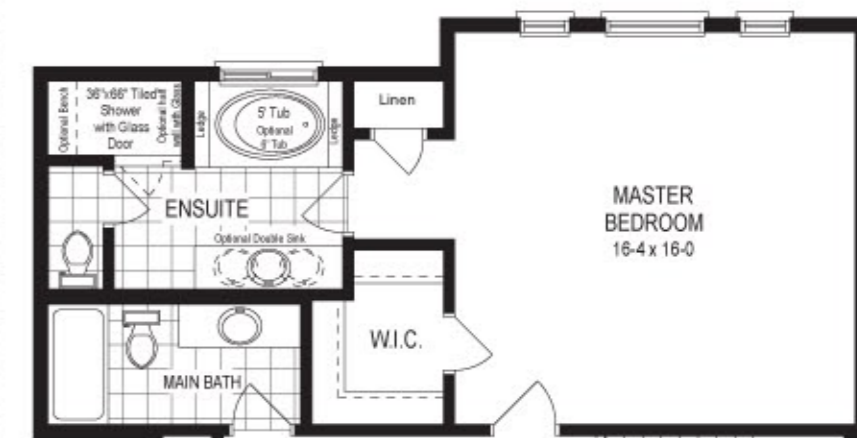

Main Floor

Second Floor Elevation A

Second Floor Elevation B

Basement

Second Floor Luxury Ensuite Option 1

Optional Free Standing Tub

Second Floor Luxury Ensuite Option 2

THE Dayton

2044 Square Feet

2044 Square Feet