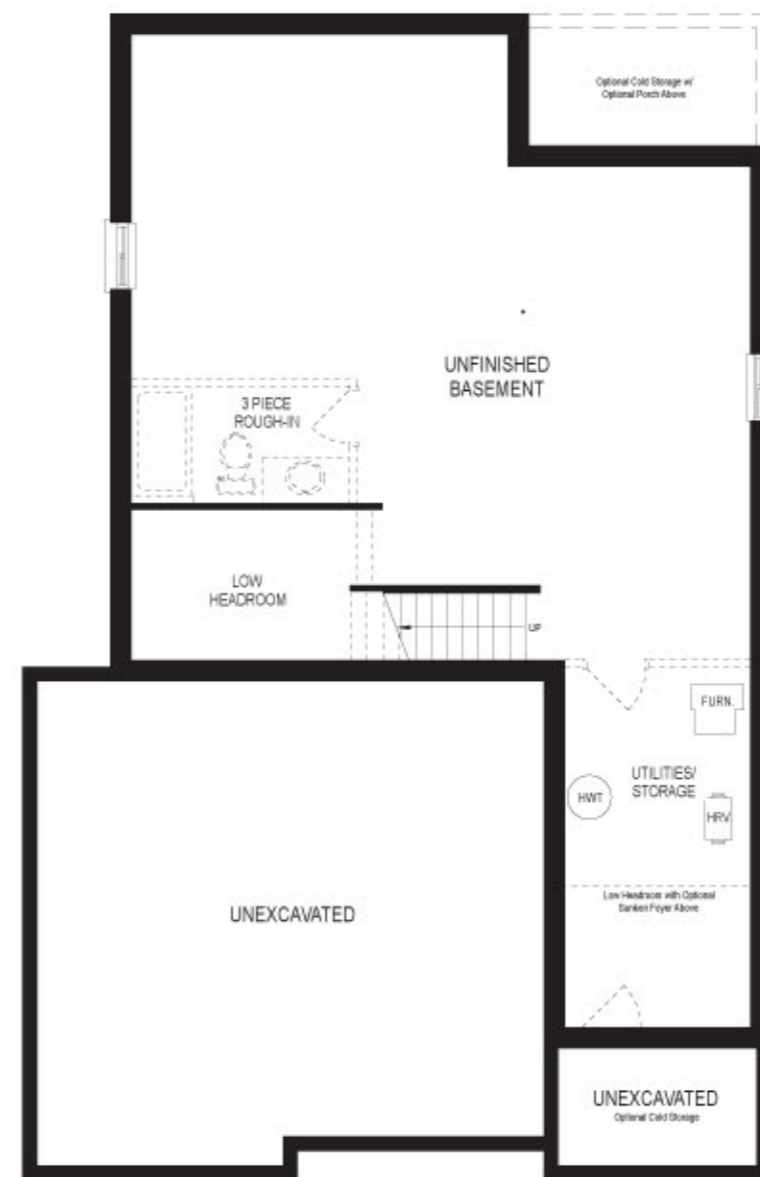

Main Floor

Optional Ensuite Layout

Second Floor Elevation A

Second Floor Elevation B

Basement

Second Floor Elevation A&B Optional 4 Bedroom Layout

THE Braxton

2321 Square Feet

2321 Square Feet