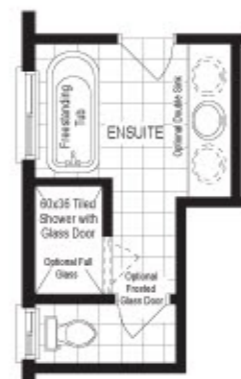

Main Floor

Optional Ensuite Layout

Second Floor Elevation A

Second Floor Elevation B

Basement

Second Floor Elevation A&B Optional 4 Bedroom Layout

THE Braxton

2321 Square Feet

2321 Square Feet